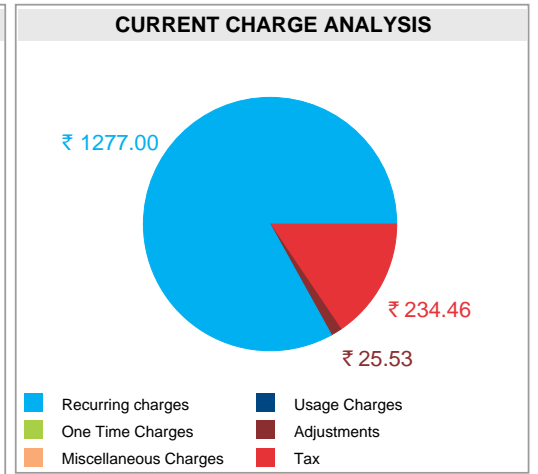

DETAILS OF CURRENT CHARGES					
Payment Details					
Description	Date of Payment	Amount(Rs.)			
Payments	25/07/23	1537.00			
Adjustment					
Adjustment Description	Charges (Rs.)				
Penalty For Late Payments Made-SAC-998412	25.53				
Total Charges (Rs.)	25.53				
Plan : Fibre Premium Plus / Upto 200 Mbps till 3300 GB, 15 Mbps beyond/Unlimited Calls(LCL+STD)					
Phone No :ka2561295310_wid					
Recurring Charges					
Product	Plan	Period	Charges(Rs.)		
BHARAT_FIBERBB-SAC-9 98412	Fibre Premium Plus	01/07/23 to 31/07/23	1277.00		
Total Recurring Charges			1277.00		
Usage Charges					
Data	Units	Volume	Gross Amt	Disc	Charges(Rs.)
BSNL Broadband	73910667	70.49 GB	0.00	0.00	0.00
Total Usage Charges			0.00	0.00	0.00
Plan : Fibre Premium Plus /					
Phone No :02561-295310					